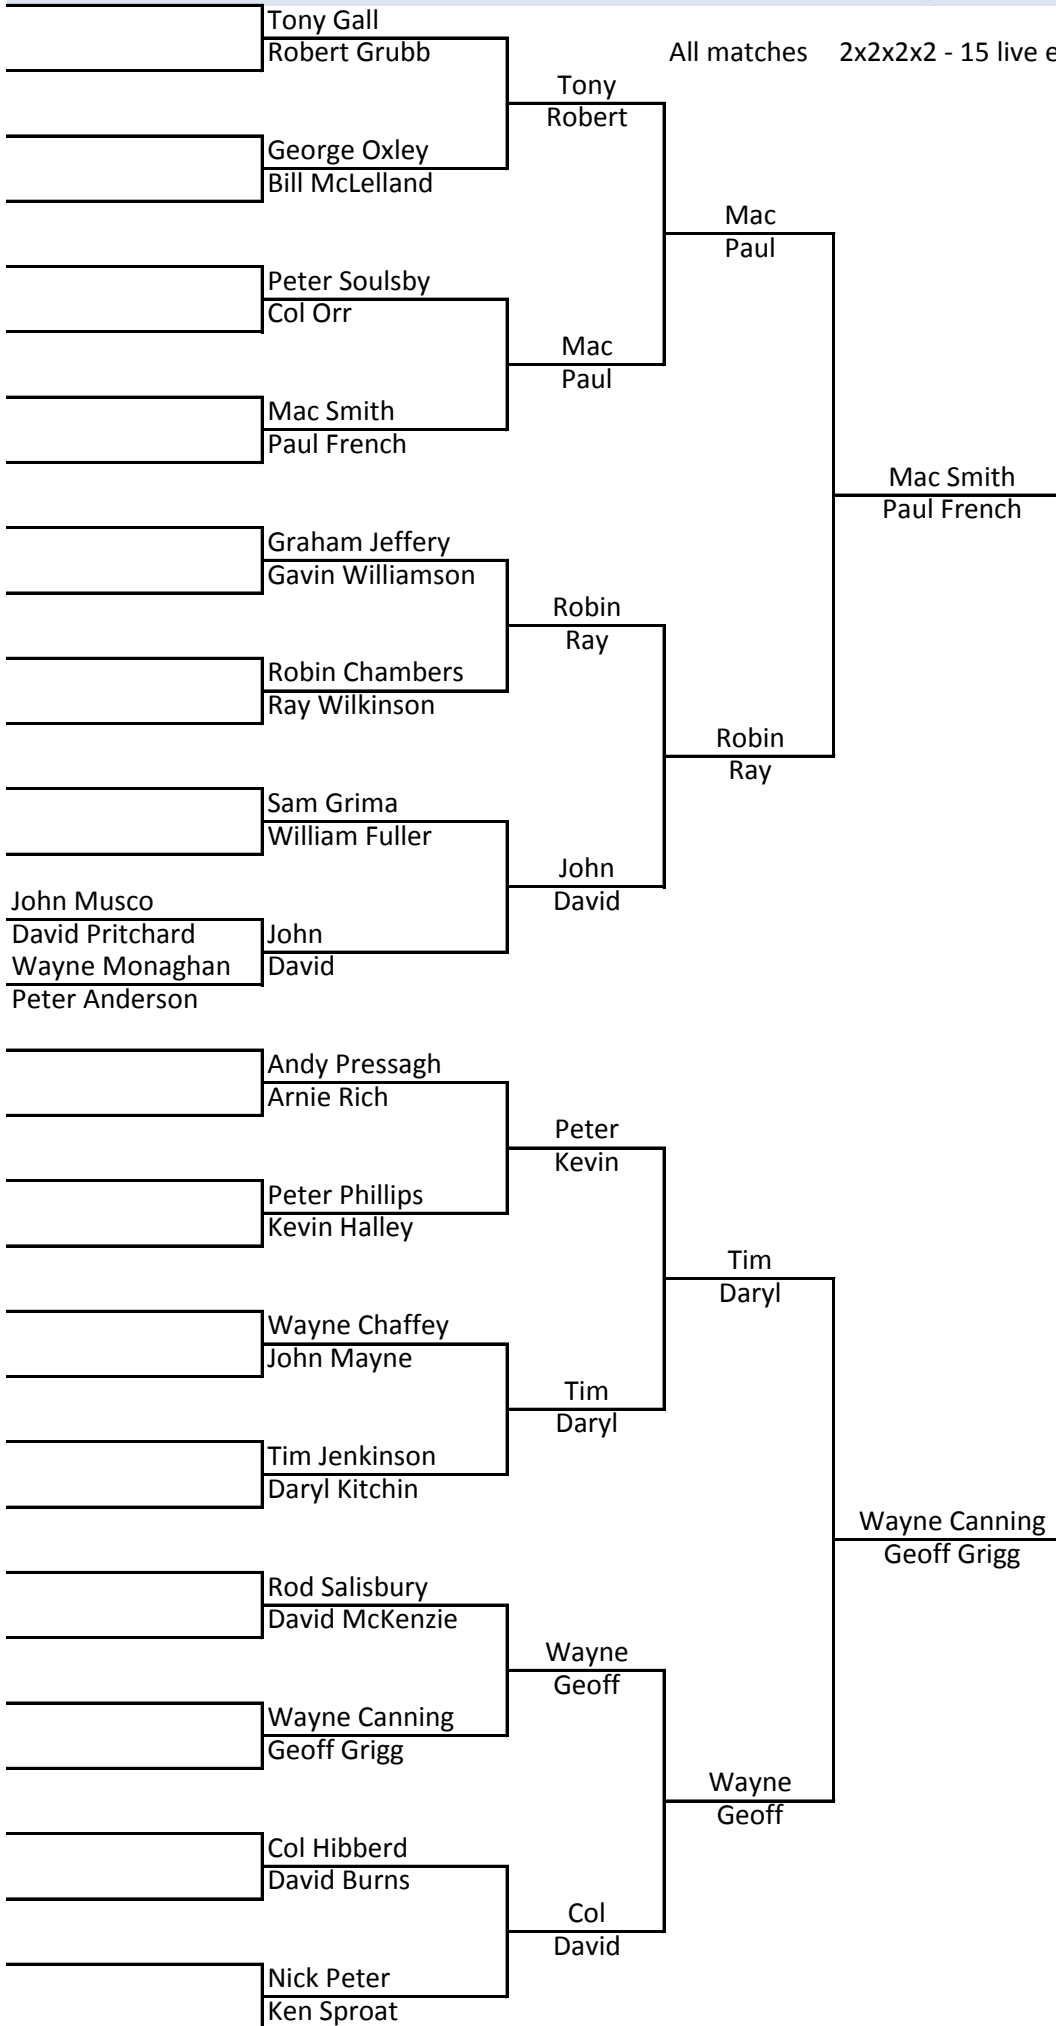

MEN'S PAIRS CLUB CHAMPIONSHIP 2015/16

Sun 6/12 10am

All matches 2x2x2x2 - 15 live ends

Mac Smith / Paul French