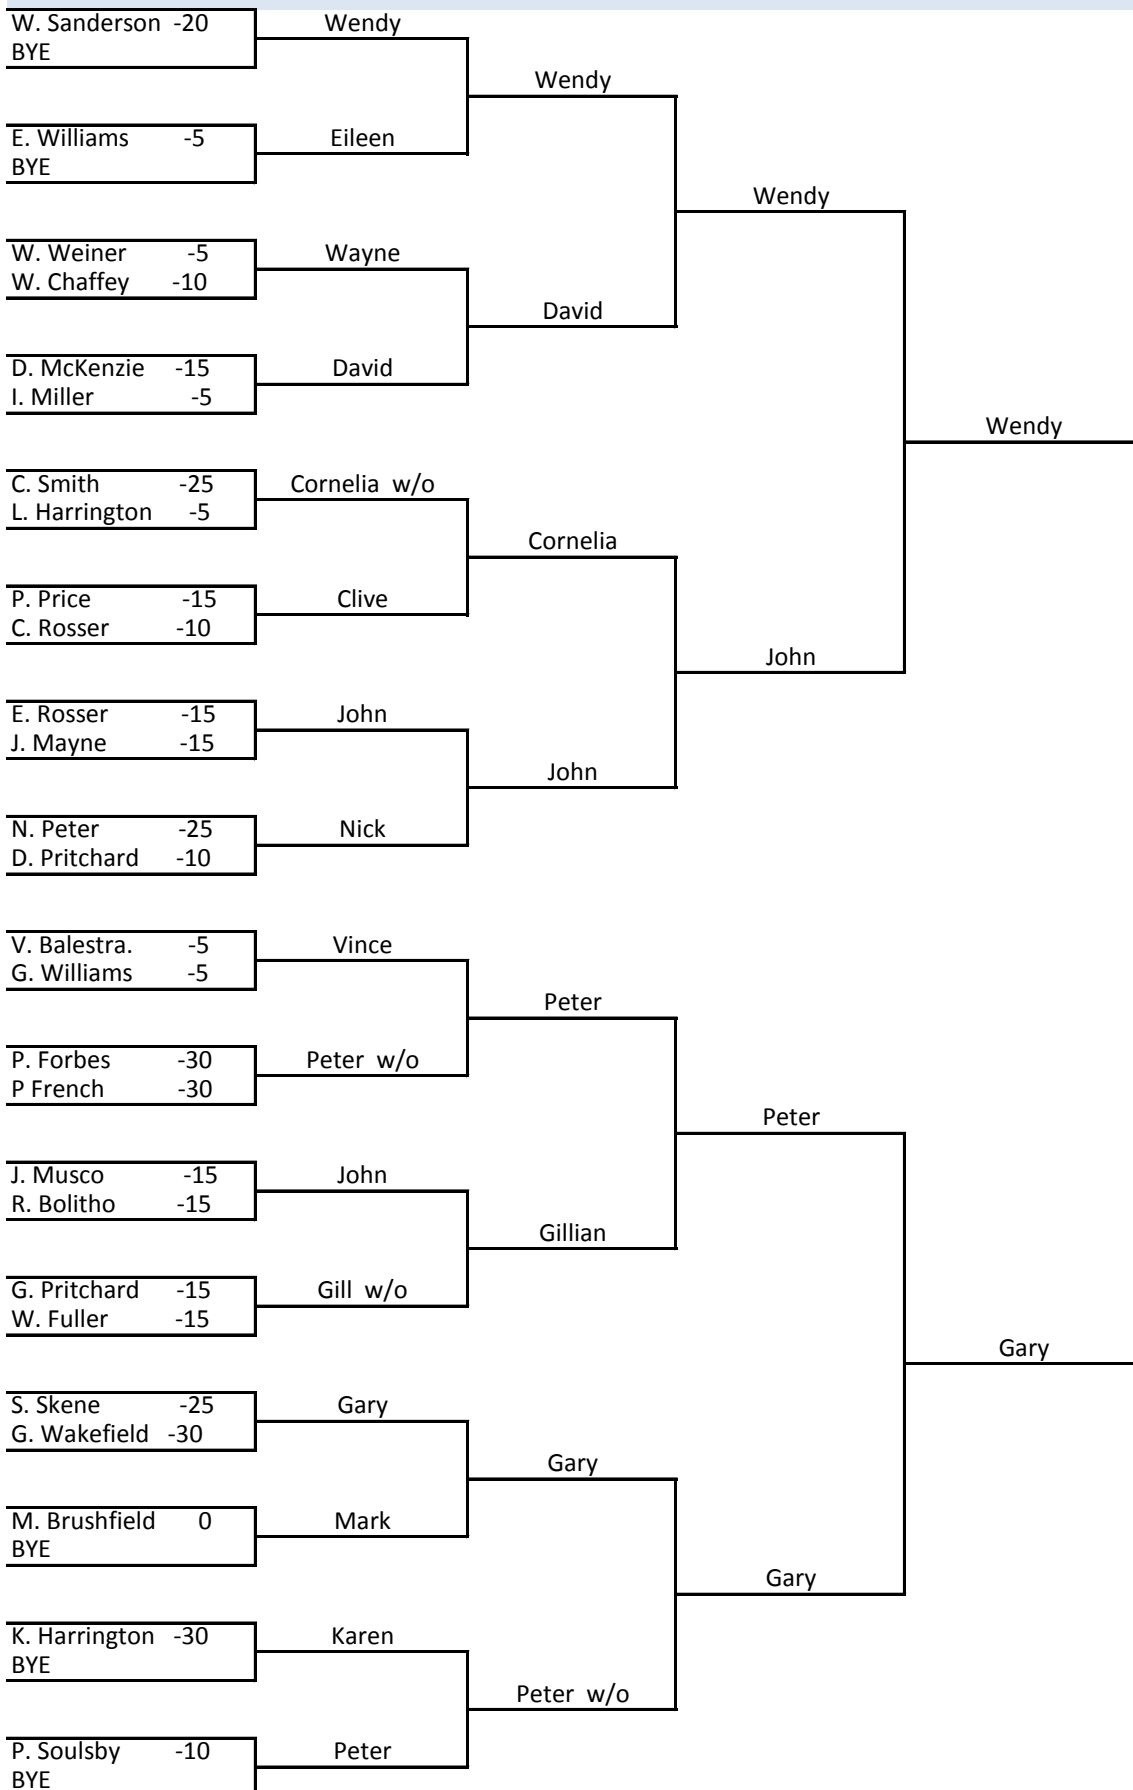

100-UP HANDICAP 2016/17

Rd 1 Sun 12 Feb
10.00am

Rd 2 Sun 12 Feb
1.00pm

Rd 3 Sun 26 Feb
10.00am

Rd 4 Sun 26 Feb
1.00pm

Final Sun 05 Mar
10.00am

Gary Wakefield