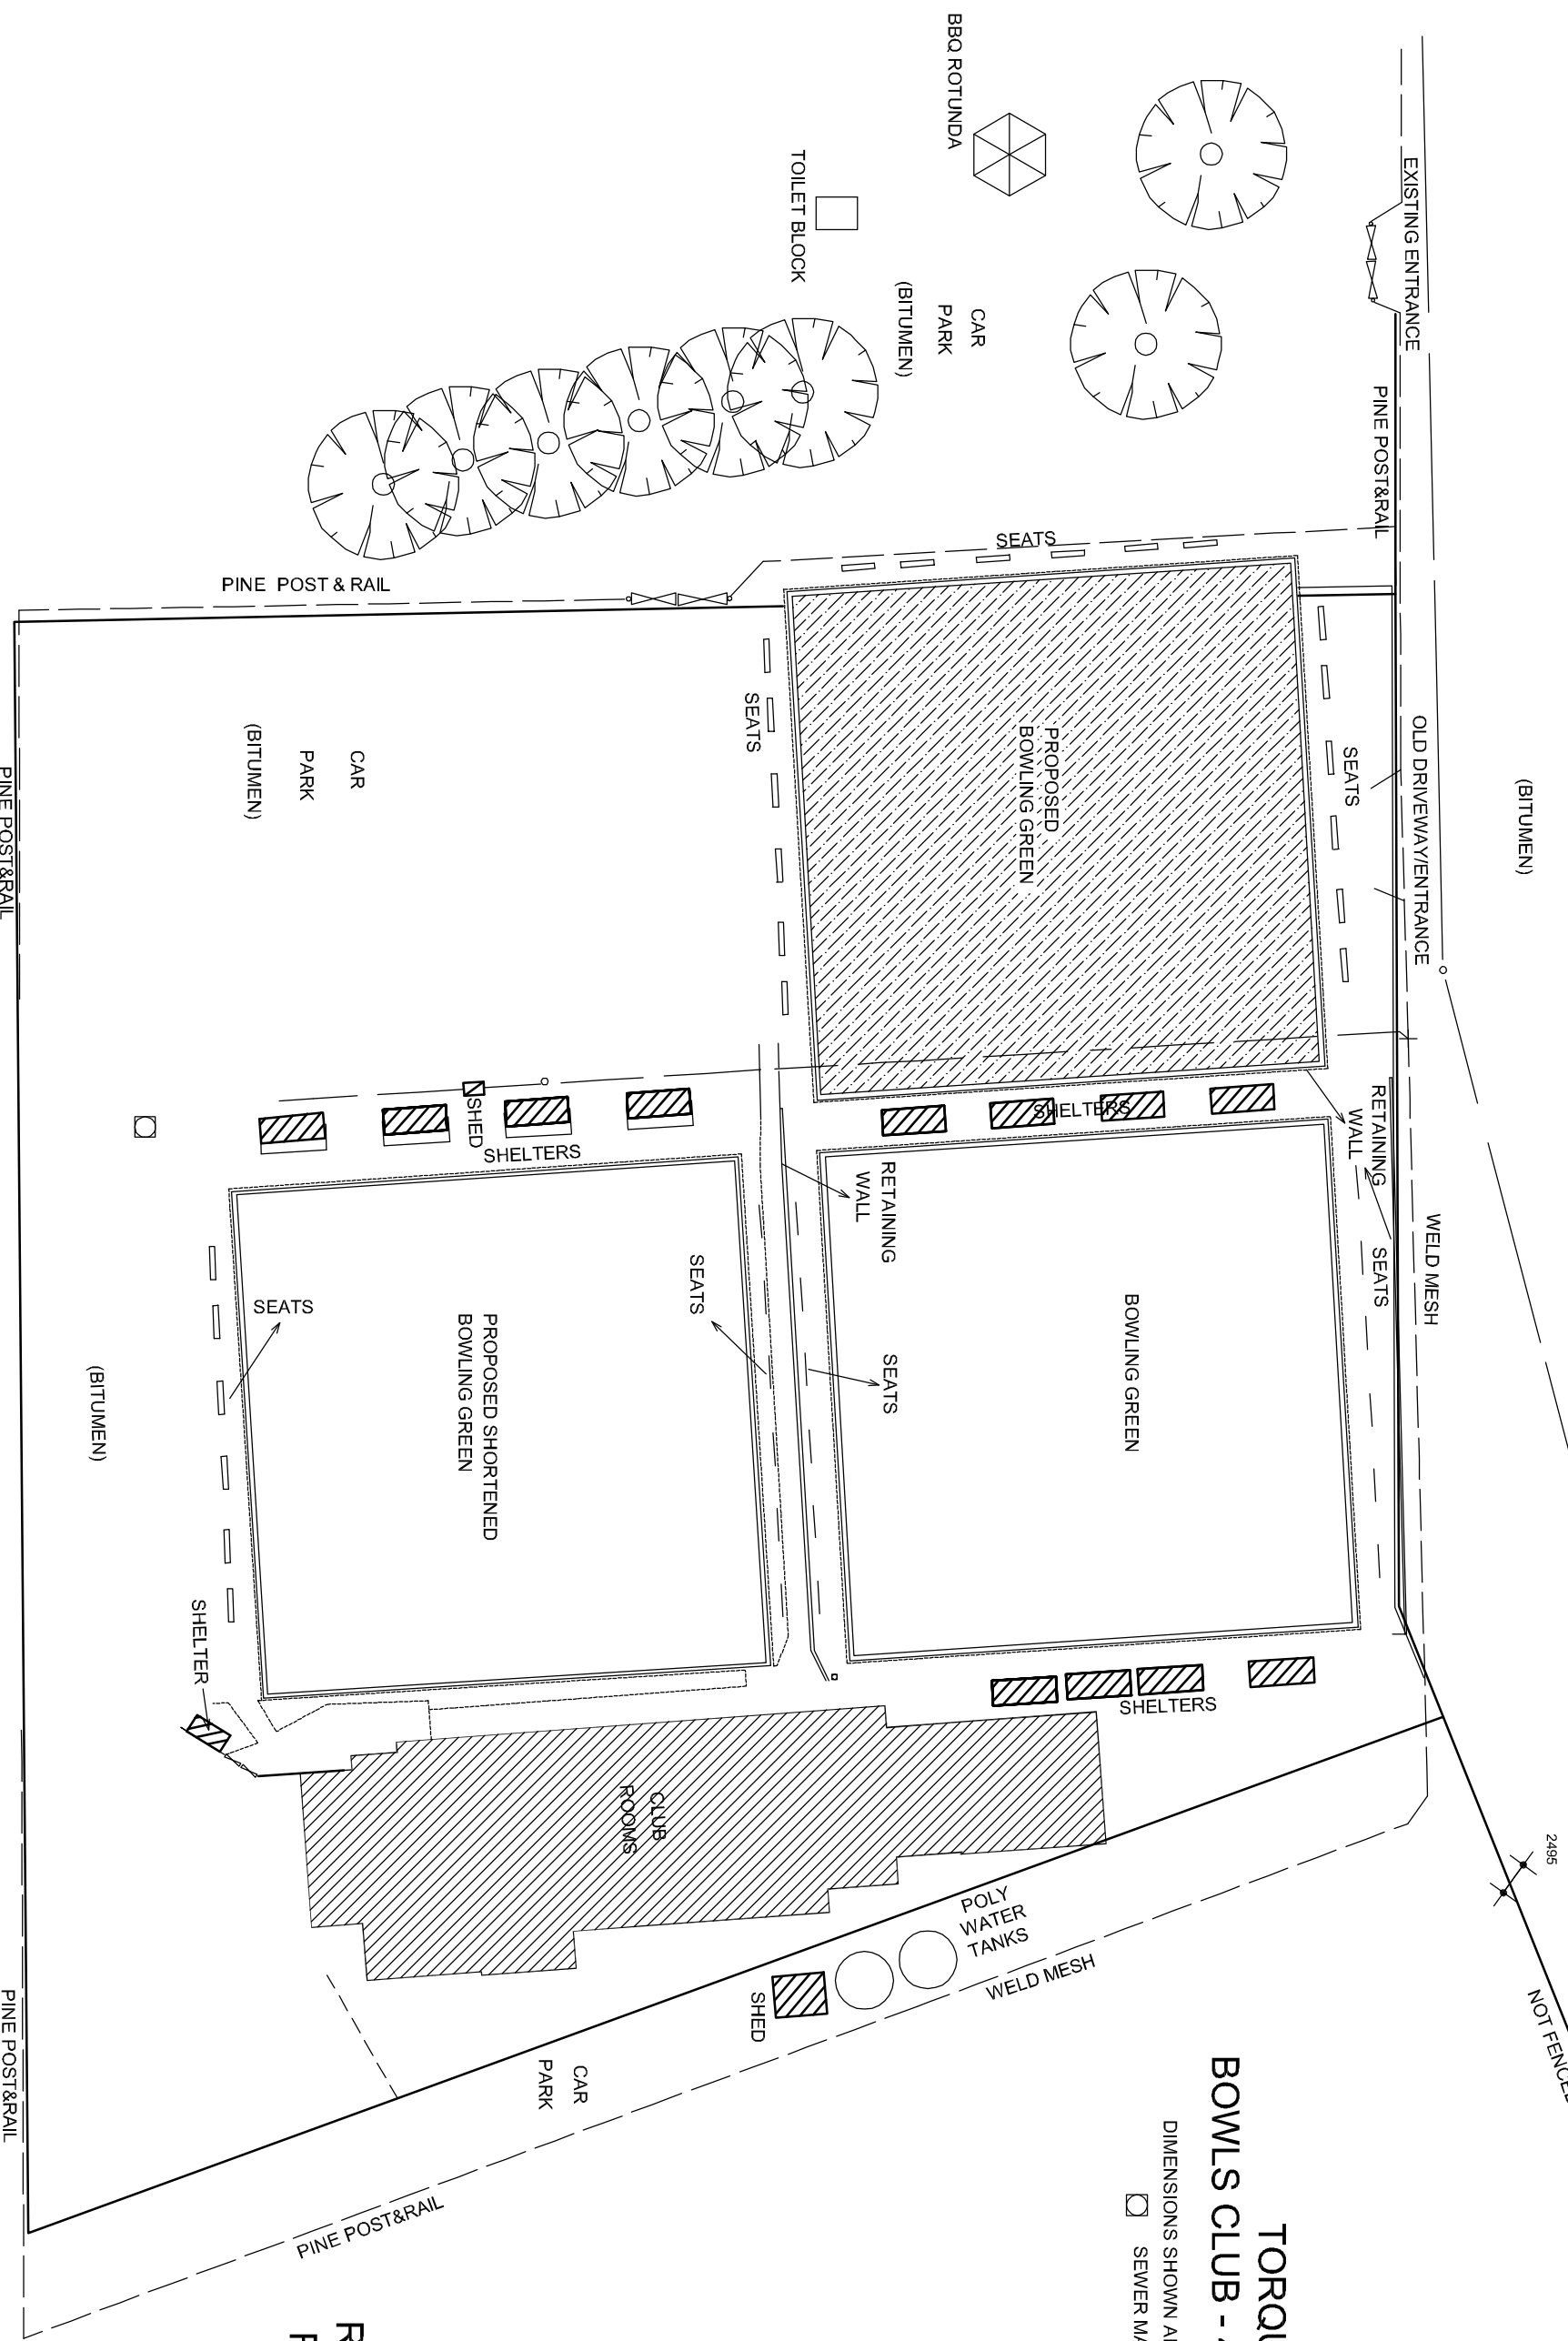

## TORQUAY BOWLS CLUB - 47 THE ESPLANADE

DIMENSIONS SHOWN ARE IN MILLIMETRES - SCALE 1:500  
☐ SEWER MANHOLE

PARK &  
RECREATION  
RESERVE

# THE ESPLANADE

(BITUMEN)

2495

NOT FENCED

## TORQUAY BOWLS CLUB - 47 THE ESPLANADE

DIMENSIONS SHOWN ARE IN MILLIMETRES - SCALE 1:500

SEWER MANHOLE

PARK &  
RECREATION  
RESERVE