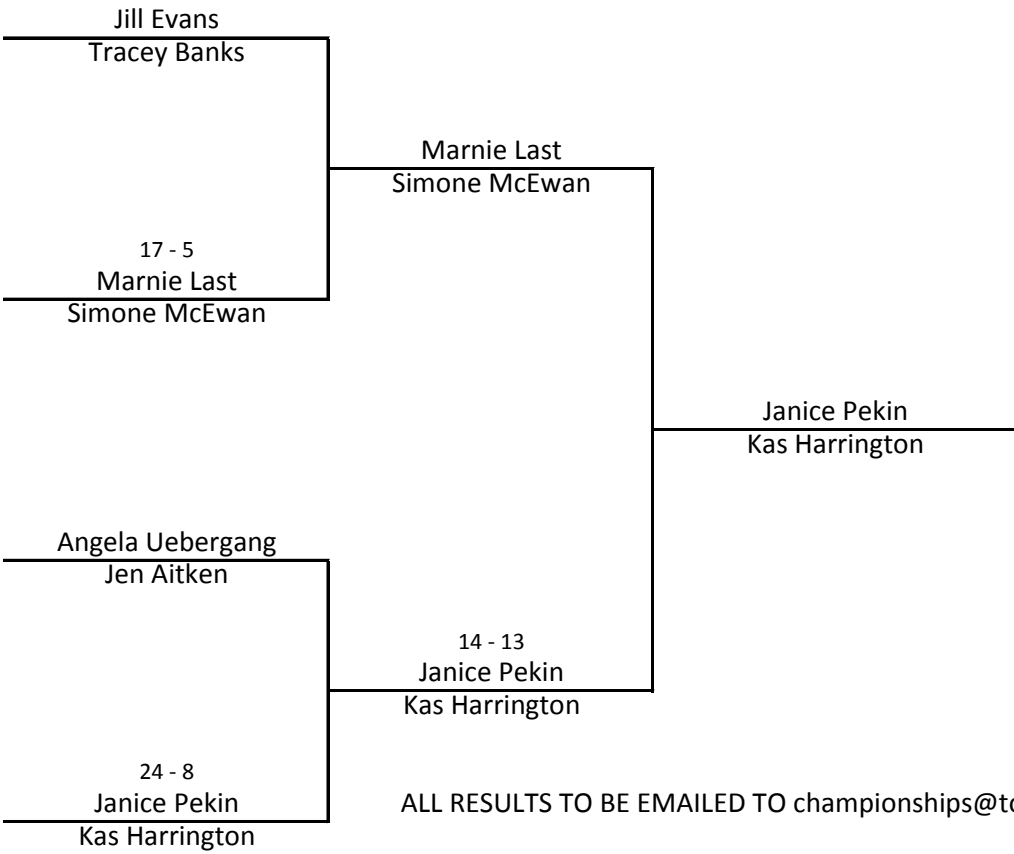

CLUB WOMEN'S PAIRS CHAMPIONSHIP 2020/21

Tue 20 Oct 2020 10am Round 1	Tue 27 Oct 2020 10am Semi Final	Sun 8 Nov 2020 1pm Final
---------------------------------	------------------------------------	-----------------------------

ALL RESULTS TO BE EMAILED TO championships@torquaybowlsclub.com

Games: 4 bowls ea - 2x2x2x2 - 15 live ends
One trial end each way permitted before play
and games to commence at scheduled time listed

WINNER