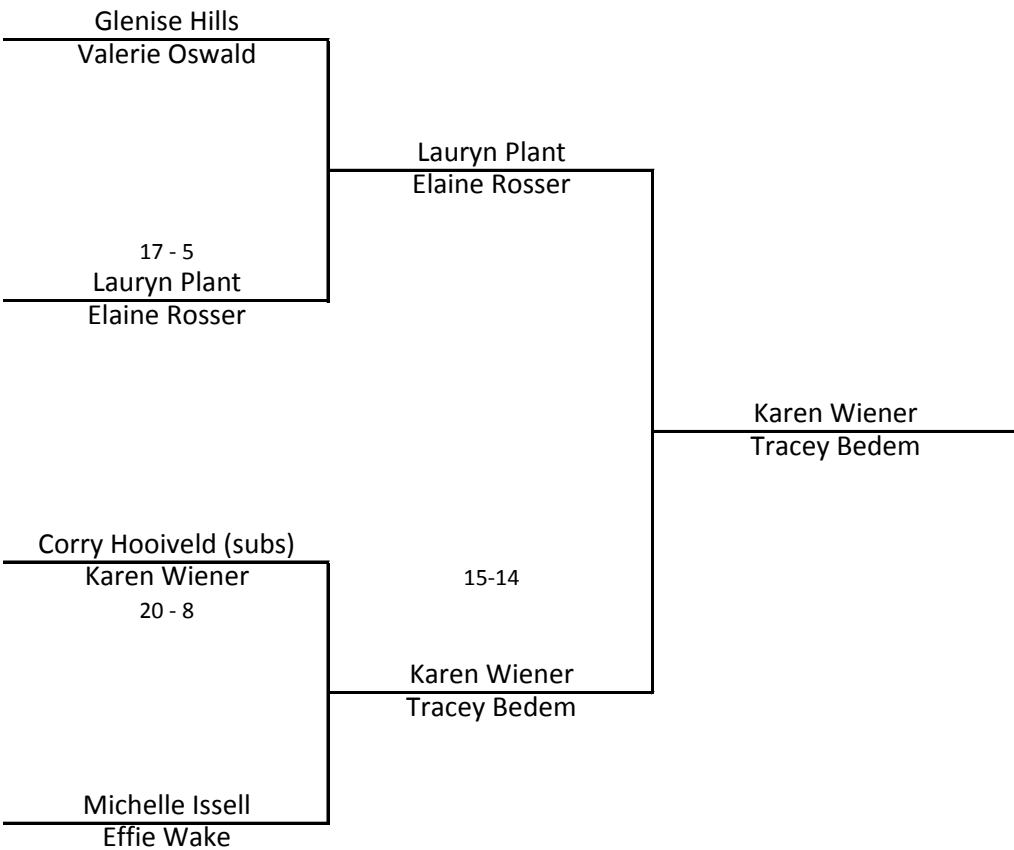

CLUB WOMEN'S PAIRS CHAMPIONSHIP 2020/21

Tue 20 Oct 2020 10am Round 1	Tue 27 Oct 2020 10am Semi Final	Sun 8 Nov 2020 1pm Final
---------------------------------	------------------------------------	-----------------------------

ALL RESULTS TO BE EMAILED TO championships@torquaybowlsclub.com

Games: 4 bowls ea - 2x2x2x2 - 15 live ends
One trial end each way permitted before play
and games to commence at scheduled time listed

WINNER